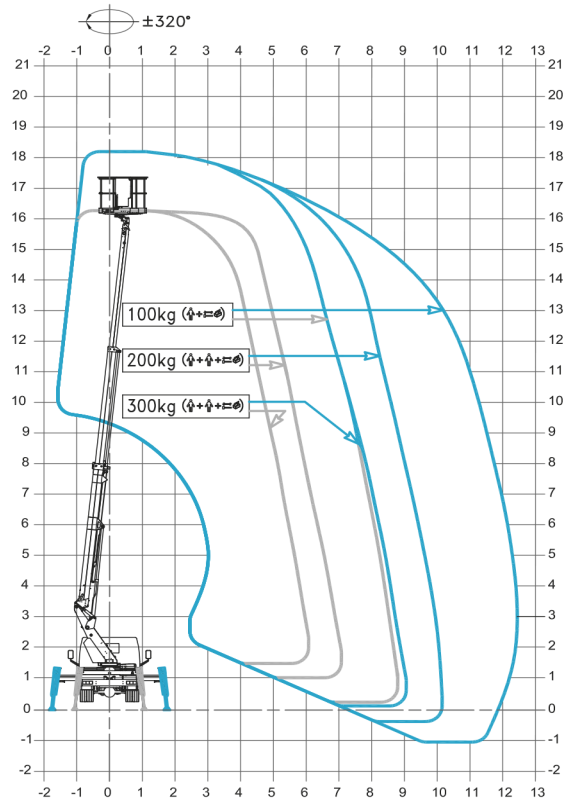

SPECIFICATION

CTEB-LIFT 18

WORKING ENVELOPE

* outreach and height max values and repeatability can change within ± 3% due to manufacturing variation and working condition.

DIMENSIONS